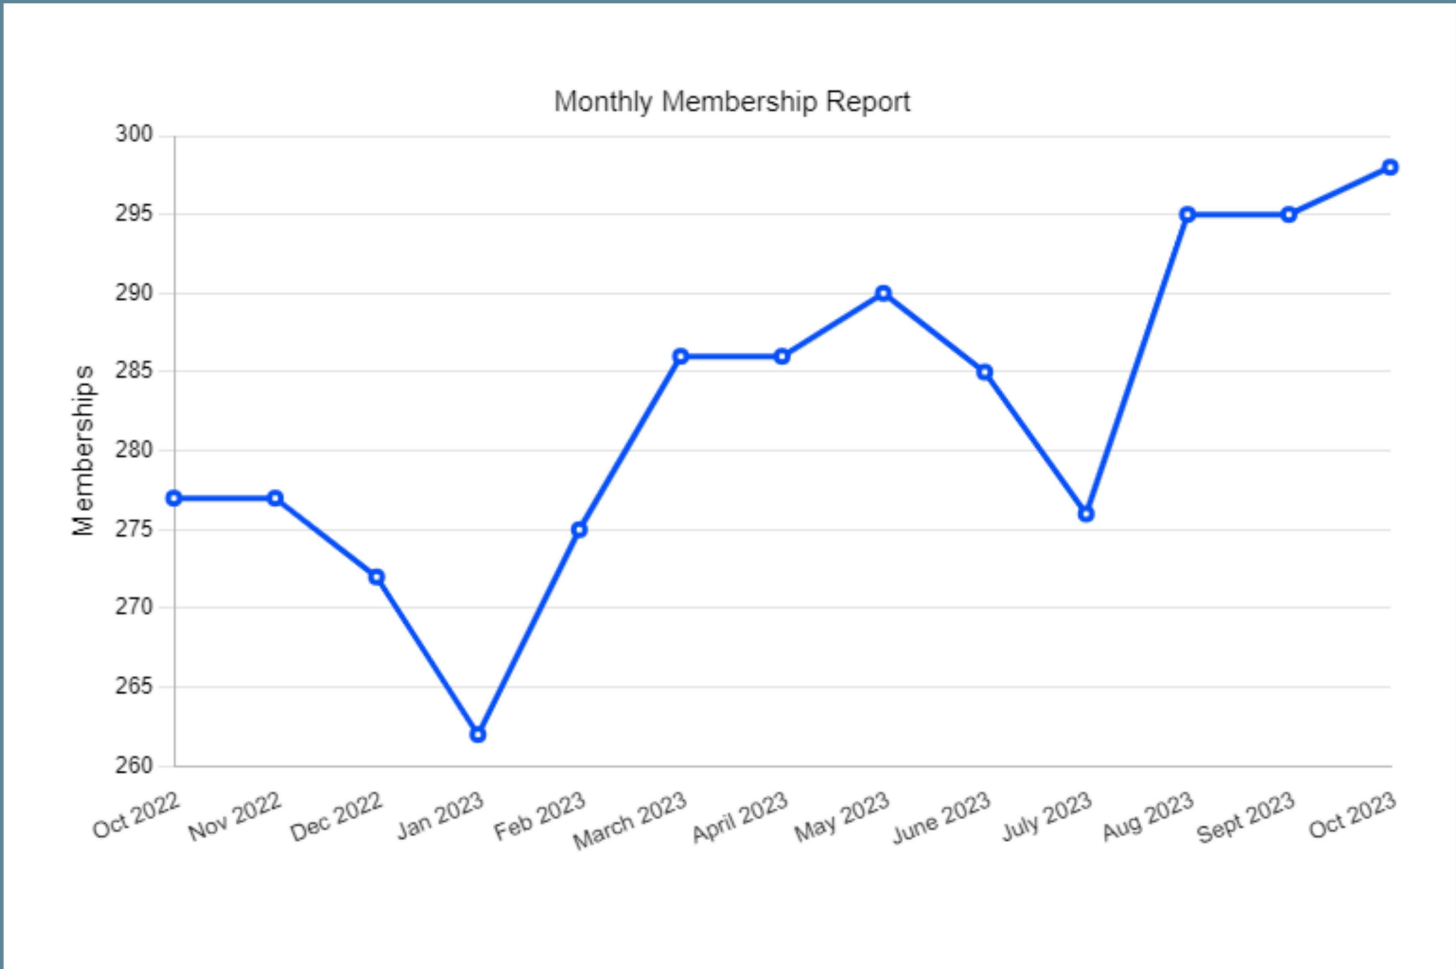

MEMBERSHIPS

7%

*membership growth
since October 2022*

Historic Waco is primarily funded by individual memberships. These help fund maintenance, salaries, programming, and more!