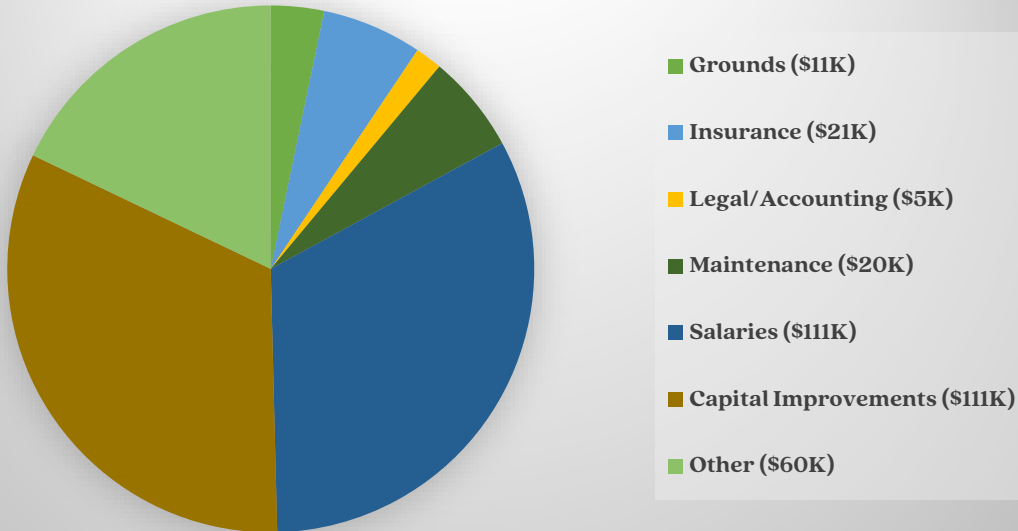

2022 Expenses (Jan. - Sept.)