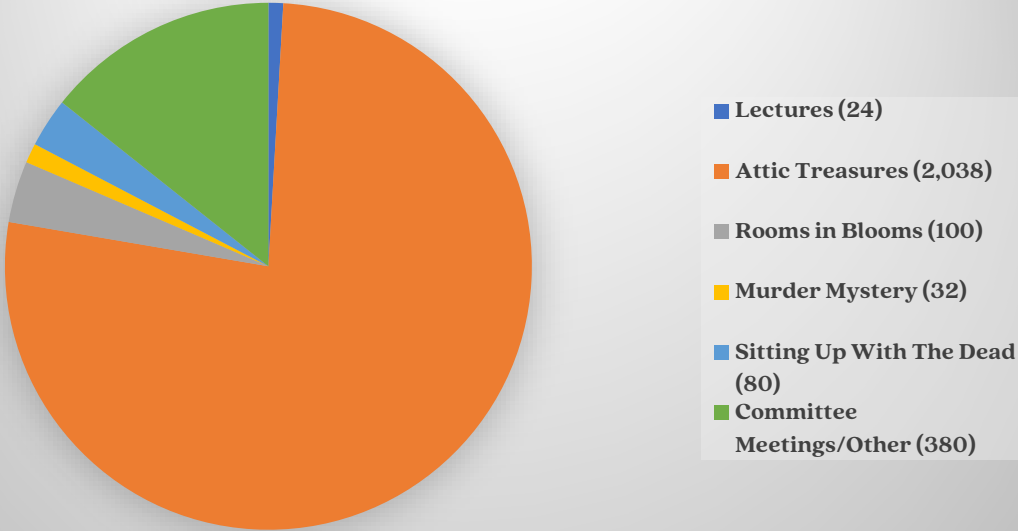

2022 in Review

2022 HW Volunteer Hours